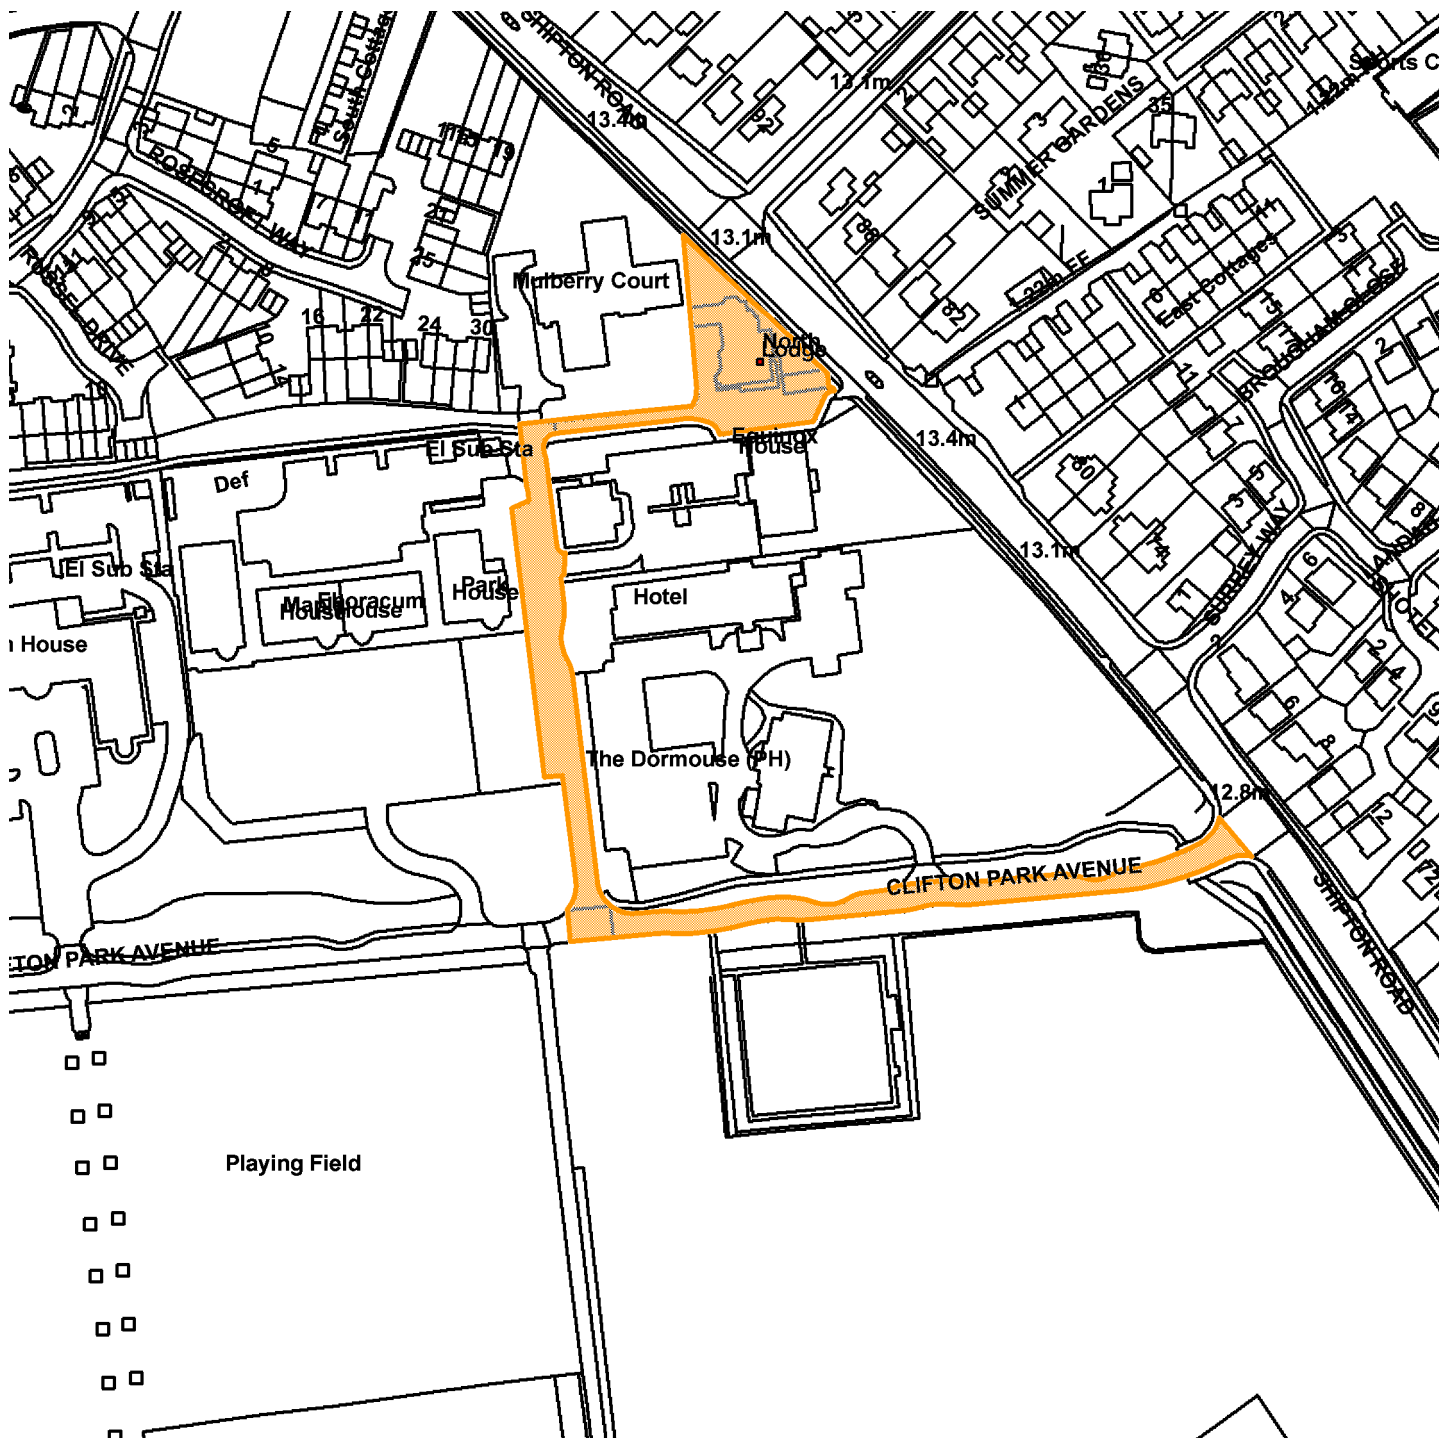

North Lodge Clifton Park Avenue

15/01309/FULM

GIS by ESRI (UK)

Scale : 1:2119

Reproduced from the Ordnance Survey map with the permission of the Controller of Her Majesty's Stationery Office © Crown Copyright 2000.

Unauthorised reproduction infringes Crown Copyright and may lead to prosecution or civil proceedings.

Organisation	CYC
Department	Not Set
Comments	Site Plan
Date	22 December 2015
SLA Number	Not Set